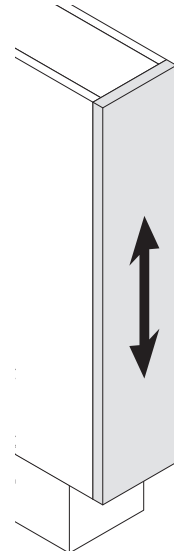

VS SUB[®] Slim

Cabinet dimensions:

Widths: 150 mm
 Depth min: 495 mm = 90°
 525 mm = 45°
 Height min: 530 mm

EasyFit

Fitting: chrome, RAL 9006 or lave grey

Load capacity: 12 kg

Available variants:

Variant with two fixed trays

X	31	31	59
Y	319	319	347

B

1

2

3