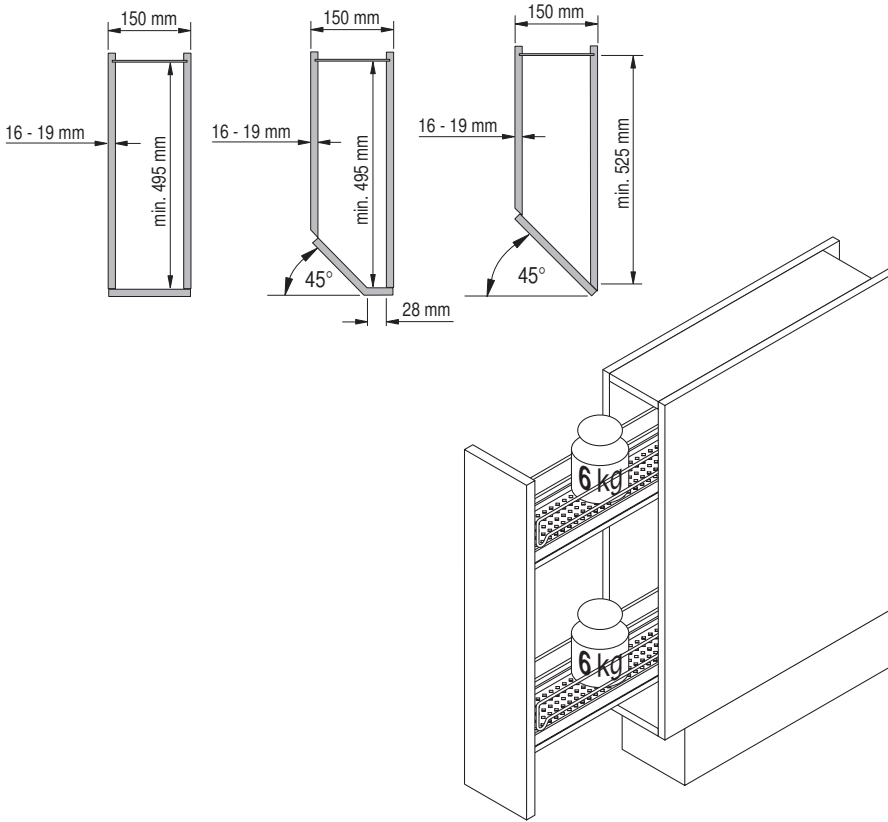

VS SUB® Slim