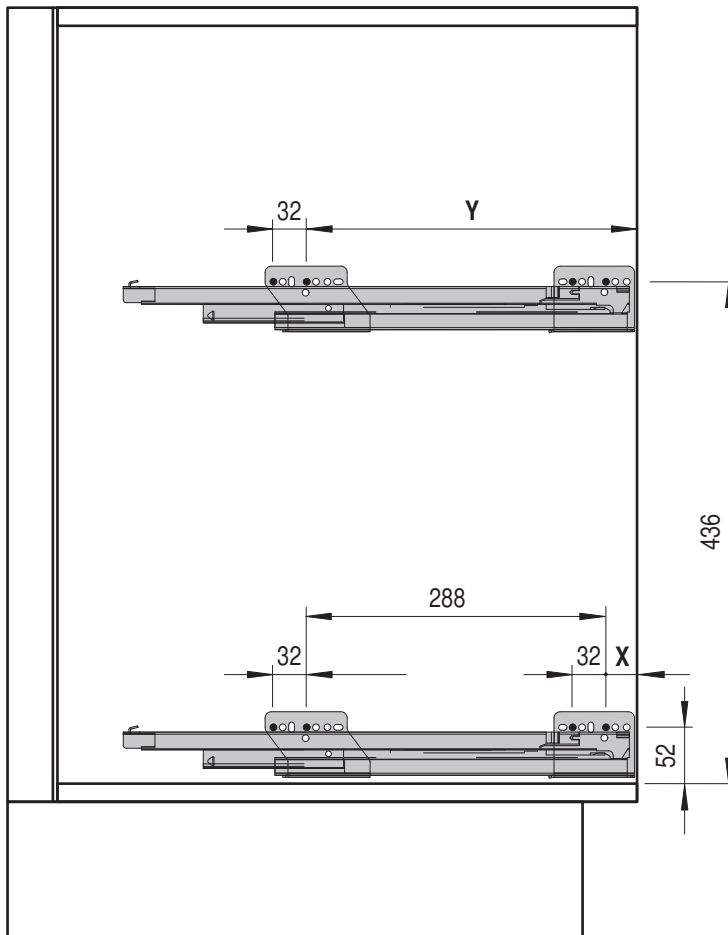

VS SUB[®] Slim

Cabinet dimensions:

Widths: 150 mm
 Depth min: 495 mm = 90°
 525 mm = 45°
 Height min: 530 mm

EasyFit

Fitting: chrome, RAL 9006 or lave grey

Load capacity: 12 kg

Available variants:

Variant with two fixed trays

X	31	31	59
Y	319	319	347

B

1

2

3