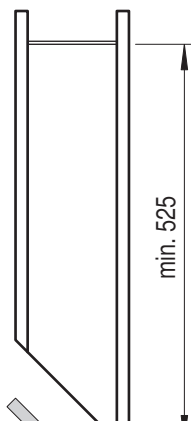

VS SUB[®] Slim

Cabinet dimensions:

Widths: 150 mm
 Depth min: 495 mm = 90°
 525 mm = 45°
 Height min: 530 mm

EasyFit

Fitting: chrome, RAL 9006 or lave grey

Load capacity: 12 kg

Available variants:

Variant with two fixed trays

Variant with 2 fixed trays for 45° angled front right, also available for 45° angled front left

1 fixed tray and towel holder

1 fixed tray and baking sheet holder

Variant Planero with two fixed trays

Bottle divider

07 / 2019

VS SUB[®] Slim

1

A

2

B

3

A

X	31	31	59
Y	319	319	347

B

1

2

3