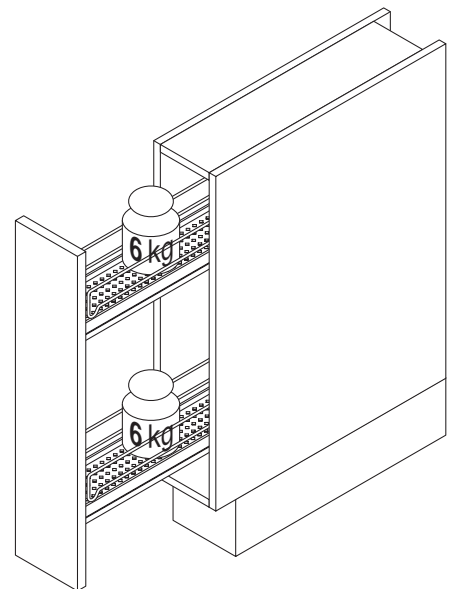

VS SUB[®] Slim

Cabinet dimensions:

Widths: 150 mm
 Depth min: 495 mm = 90°
 525 mm = 45°
 Height min: 530 mm

EasyFit

Fitting: chrome, RAL 9006 or lave grey

Load capacity: 12 kg

Available variants:

Variant with two fixed trays

Variant with 2 fixed trays for 45° angled front right, also available for 45° angled front left

1 fixed tray and towel holder

1 fixed tray and baking sheet holder

Variant Planero with two fixed trays

Bottle divider