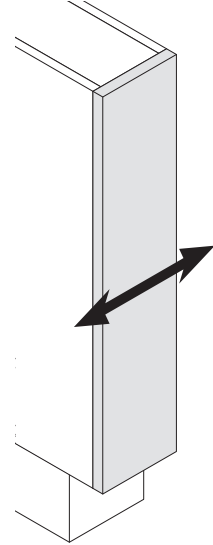

VS SUB[®] Slim

Cabinet dimensions:

Widths: 150 mm
 Depth min: 495 mm = 90°
 525 mm = 45°
 Height min: 530 mm

EasyFit

Fitting: chrome, RAL 9006 or lave grey

Load capacity: 12 kg

Available variants:

Variant with two fixed trays

Variant with 2 fixed trays for 45° angled front right, also available for 45° angled front left

1 fixed tray and towel holder

1 fixed tray and baking sheet holder

Variant Planero with two fixed trays

Bottle divider

07 / 2019

VS SUB[®] Slim

1

A

2

B

3

A

X	31	31	59
Y	319	319	347

B

1

2

3