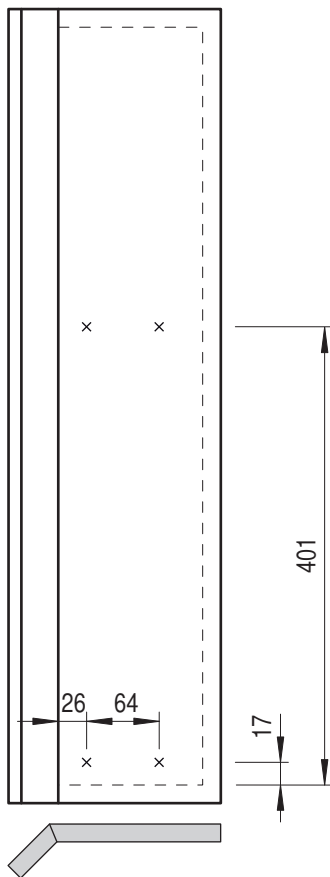

VS SUB[®] Slim

Cabinet dimensions:

Widths: 150 mm
 Depth min: 495 mm = 90°
 525 mm = 45°
 Height min: 530 mm

EasyFit

Fitting: chrome, RAL 9006 or lave grey

Load capacity: 12 kg

Available variants:

Variant with two fixed trays

Variant with 2 fixed trays for 45° angled front right, also available for 45° angled front left

1 fixed tray and towel holder

1 fixed tray and baking sheet holder

Variant Planero with two fixed trays

Bottle divider

07 / 2019

VS SUB[®] Slim

1

A

2

B

3

A

X	31	31	59
Y	319	319	347

B

1

2

3