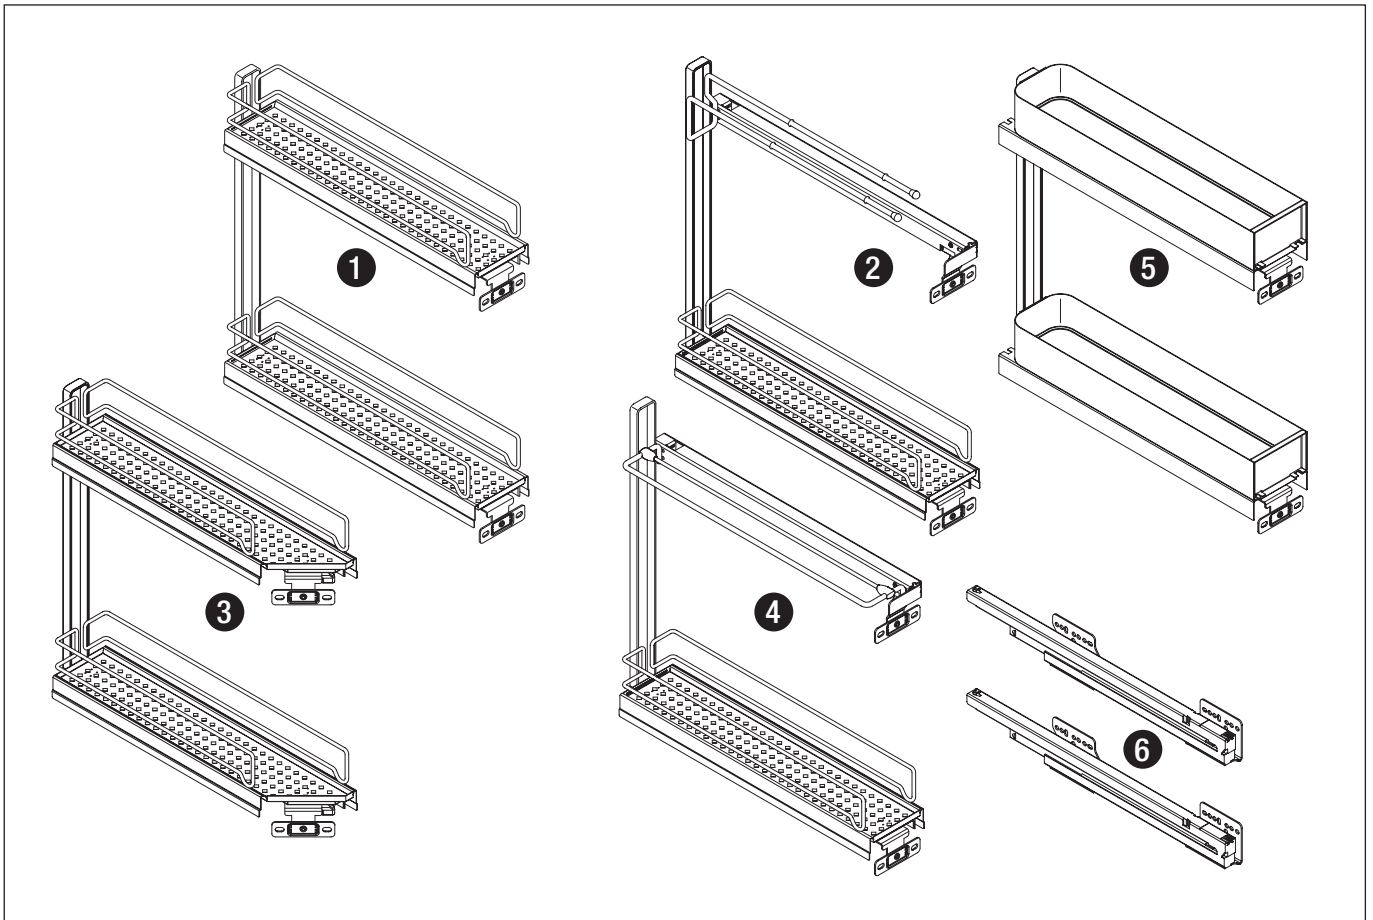

VS SUB® Slim