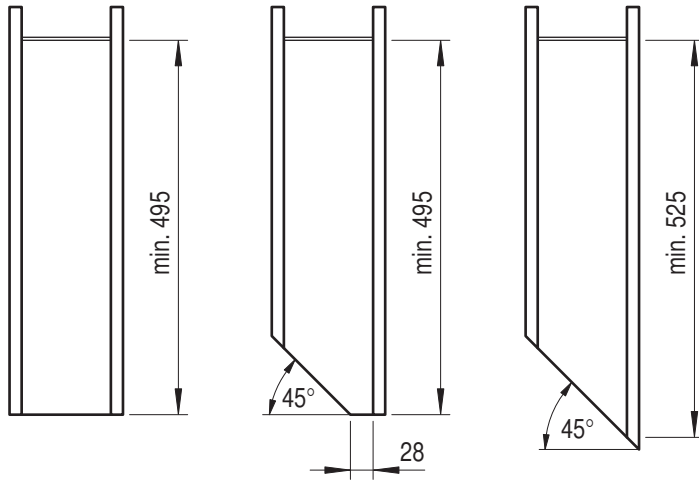

VS SUB[®] Slim

Cabinet dimensions:

Widths: 150 mm
 Depth min: 495 mm = 90°
 525 mm = 45°
 Height min: 530 mm

EasyFit

Fitting: chrome, RAL 9006 or lave grey

Load capacity: 12 kg

Available variants:

Variant with two fixed trays

X	31	31	59
Y	319	319	347

B

1

2

3