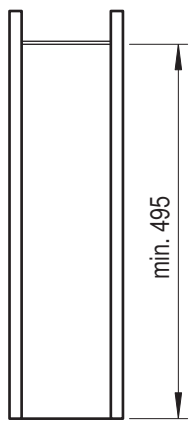

VS SUB[®] Slim

Cabinet dimensions:

Widths: 150 mm
 Depth min: 495 mm = 90°
 525 mm = 45°
 Height min: 530 mm

EasyFit

Fitting: chrome, RAL 9006 or lave grey

Load capacity: 12 kg

Available variants:

Variant with two fixed trays

Variant with 2 fixed trays for 45° angled front right, also available for 45° angled front left

1 fixed tray and towel holder

1 fixed tray and baking sheet holder

Variant Planero with two fixed trays

Bottle divider

07 / 2019

VS SUB[®] Slim

1

A

2

B

3

A

X	31	31	59
Y	319	319	347

B

1

2

3