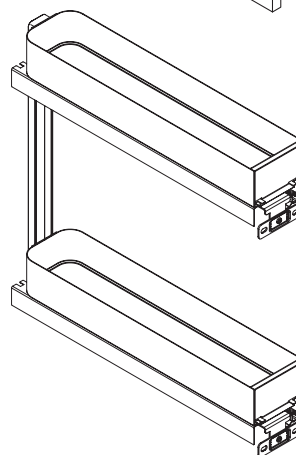

VS SUB[®] Slim

Cabinet dimensions:

Widths: 150 mm
 Depth min: 495 mm = 90°
 525 mm = 45°
 Height min: 530 mm

EasyFit

Fitting: chrome, RAL 9006 or lave grey

Load capacity: 12 kg

Available variants:

Variant with two fixed trays

Variant with 2 fixed trays for 45° angled front right, also available for 45° angled front left

1 fixed tray and towel holder

1 fixed tray and baking sheet holder

Variant Planero with two fixed trays

Bottle divider