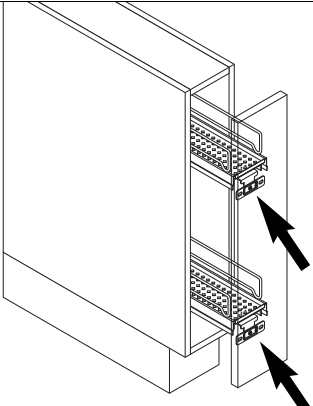

Variant with 2 fixed trays for 45° angled front right, also available for 45° angled front left

1 fixed tray and towel holder

1 fixed tray and baking sheet holder

Variant Planero with two fixed trays

Bottle divider

X	31	31	59
Y	319	319	347

B

1

2

3