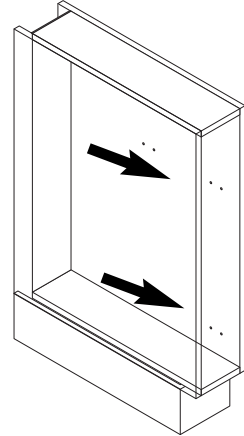

VS SUB[®] Slim

Cabinet dimensions:

Widths: 150 mm
 Depth min: 495 mm = 90°
 525 mm = 45°
 Height min: 530 mm

EasyFit

Fitting: chrome, RAL 9006 or lave grey

Load capacity: 12 kg

Available variants:

Variant with two fixed trays

X	31	31	59
Y	319	319	347

B

1

2

3