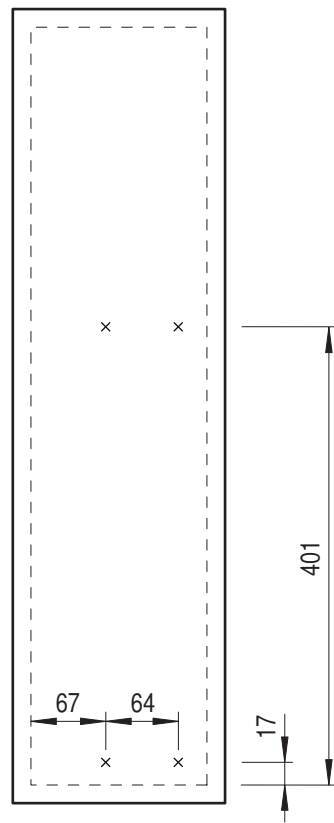

VS SUB[®] Slim

Cabinet dimensions:

Widths: 150 mm
 Depth min: 495 mm = 90°
 525 mm = 45°
 Height min: 530 mm

EasyFit

Fitting: chrome, RAL 9006 or lave grey

Load capacity: 12 kg

Available variants:

Variant with two fixed trays

Variant with 2 fixed trays for 45° angled front right, also available for 45° angled front left

1 fixed tray and towel holder

1 fixed tray and baking sheet holder

Variant Planero with two fixed trays

Bottle divider

07 / 2019

VS SUB[®] Slim

1

A

2

B

3

A

X	31	31	59
Y	319	319	347

B

1

2

3