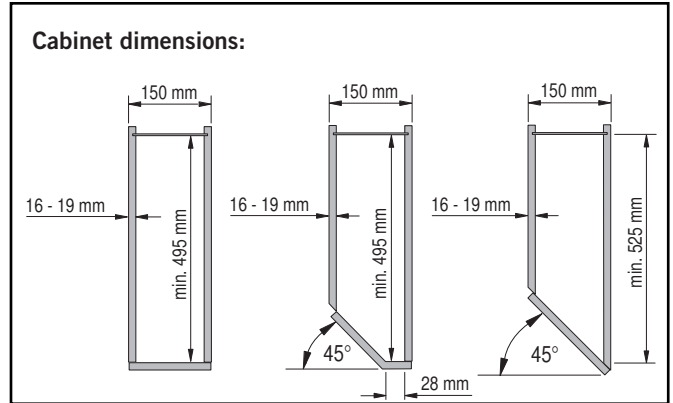

VS SUB[®] Slim

Cabinet dimensions:

Widths: 150 mm
 Depth min: 495 mm = 90°
 525 mm = 45°
 Height min: 530 mm

EasyFit

Fitting: chrome, RAL 9006 or lave grey

Load capacity: 12 kg

Available variants:

Variant with two fixed trays

Variant with 2 fixed trays for 45° angled front right, also available for 45° angled front left

1 fixed tray and towel holder

1 fixed tray and baking sheet holder

Variant Planero with two fixed trays

Bottle divider