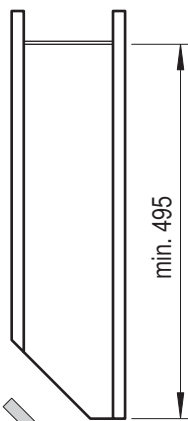

VS SUB[®] Slim

Cabinet dimensions:

Widths: 150 mm
 Depth min: 495 mm = 90°
 525 mm = 45°
 Height min: 530 mm

EasyFit

Fitting: chrome, RAL 9006 or lave grey

Load capacity: 12 kg

Available variants:

Variant with two fixed trays

Variant with 2 fixed trays for 45° angled front right, also available for 45° angled front left

1 fixed tray and towel holder

1 fixed tray and baking sheet holder

Variant Planero with two fixed trays

Bottle divider

07 / 2019

VS SUB[®] Slim

1

A

2

B

3

A

X	31	31	59
Y	319	319	347

B

1

2

3