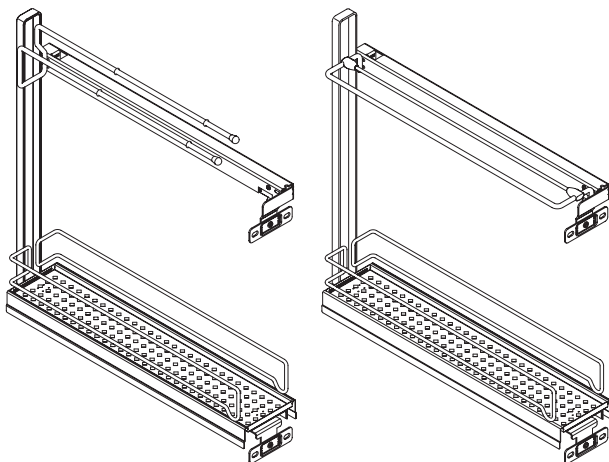

VS SUB[®] Slim

Cabinet dimensions:

Widths: 150 mm
 Depth min: 495 mm = 90°
 525 mm = 45°
 Height min: 530 mm

EasyFit

Fitting: chrome, RAL 9006 or lave grey

Load capacity: 12 kg

Available variants:

Variant with two fixed trays

Variant with 2 fixed trays for 45° angled front right, also available for 45° angled front left

1 fixed tray and towel holder

1 fixed tray and baking sheet holder

Variant Planero with two fixed trays

Bottle divider