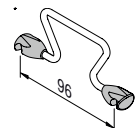

VS SUB[®] Slim

Cabinet dimensions:

Widths: 150 mm
 Depth min: 495 mm = 90°
 525 mm = 45°
 Height min: 530 mm

EasyFit

Fitting: chrome, RAL 9006 or lave grey

Load capacity: 12 kg

Available variants:

Variant with two fixed trays

Variant with 2 fixed trays for 45° angled front right, also available for 45° angled front left

1 fixed tray and towel holder

1 fixed tray and baking sheet holder

Variant Planero with two fixed trays

Bottle divider