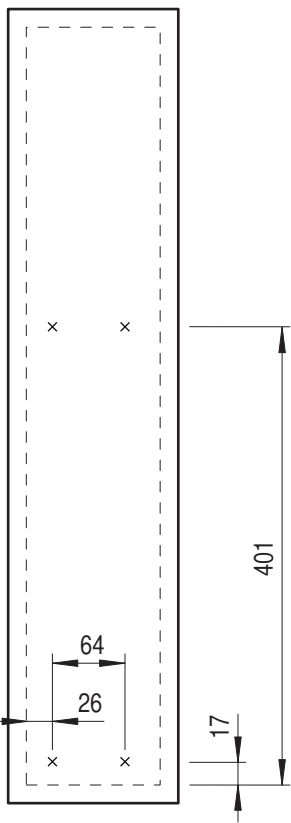

VS SUB[®] Slim

Cabinet dimensions:

Widths: 150 mm
 Depth min: 495 mm = 90°
 525 mm = 45°
 Height min: 530 mm

EasyFit

Fitting: chrome, RAL 9006 or lave grey

Load capacity: 12 kg

Available variants:

Variant with two fixed trays

Variant with 2 fixed trays for 45° angled front right, also available for 45° angled front left

1 fixed tray and towel holder

1 fixed tray and baking sheet holder

Variant Planero with two fixed trays

Bottle divider

07 / 2019

VS SUB[®] Slim

1

A

2

B

3

A

X	31	31	59
Y	319	319	347

B

1

2

3