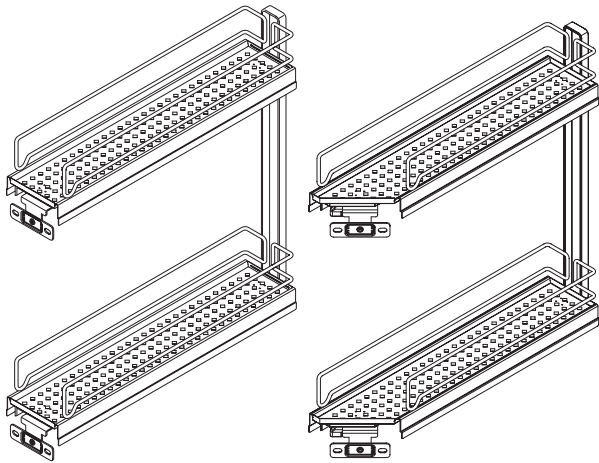

VS SUB[®] Slim

Cabinet dimensions:

Widths: 150 mm
 Depth min: 495 mm = 90°
 525 mm = 45°
 Height min: 530 mm

EasyFit

Fitting: chrome, RAL 9006 or lave grey

Load capacity: 12 kg

Available variants:

Variant with two fixed trays

Variant with 2 fixed trays for 45° angled front right, also available for 45° angled front left

1 fixed tray and towel holder

1 fixed tray and baking sheet holder

Variant Planero with two fixed trays

Bottle divider