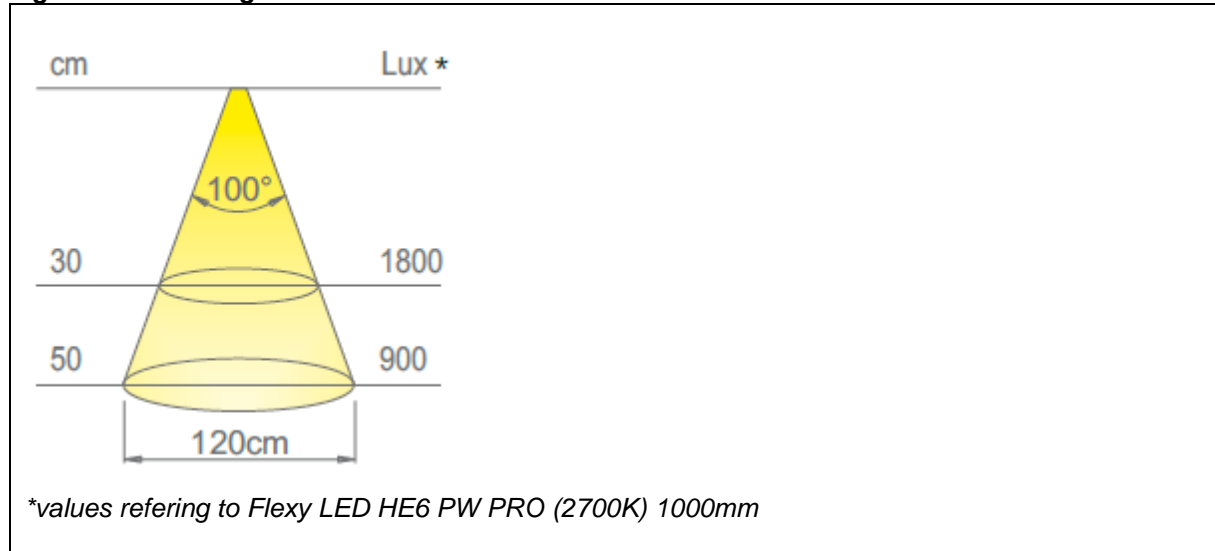

Product Data Sheet

Markings	
Total weight (kg)	N/A
Packaging size (WxDxH)	N/A
Other:	

Light radiation diagram

Energy label	FLEXYLED DOMUS Line* Denna ljusarmatur har inbyggda lysdiodlampor. A++ A+ A B C D E LED Lamporna i ljusarmaturen kan inte bytas ut. 874/2012
Care instructions	N/A
Packaging material	N/A
Recycling instructions	Device is subject to the European Community directives 2002/96/CE and 2003/108/CE and shall be handed in at a waste deposit center