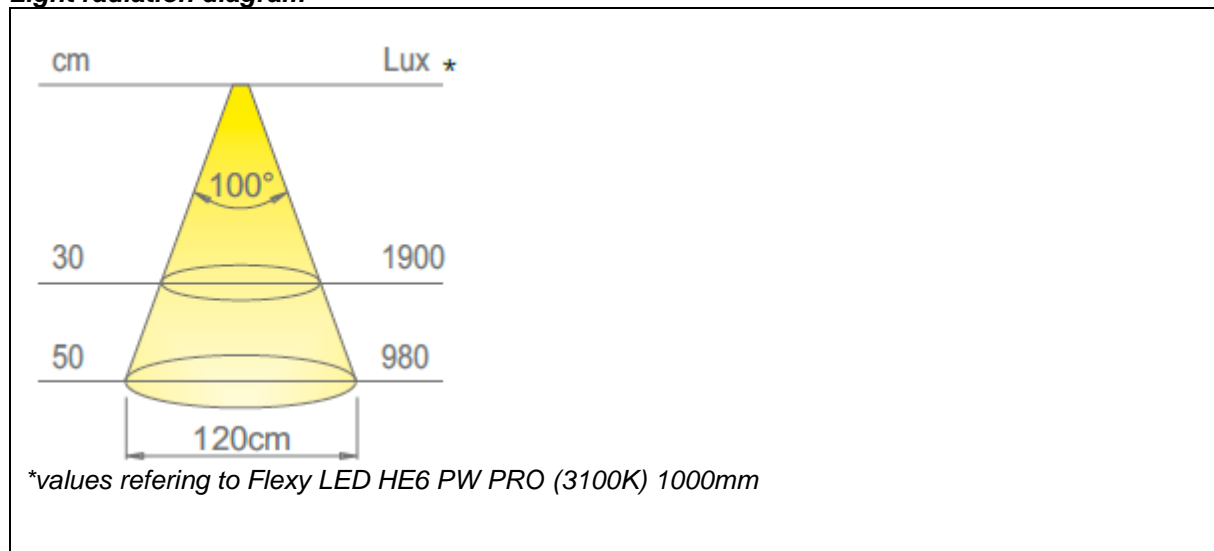

Product Data Sheet

Replaceable light source	No
Insulation degree	III
IP rating	IP20
Compliance-Standards	EN60598-2-1:1989 EN60598-1:2015+A1:2018 EN50581:2012
Compliance-European Directives	2014/35/EU Low Voltage 2009/125/EC Erp (Reg.No1194/2012/UE + Reg. 1428/2015/UE) 2011/65/UE RoHs
Markings	
Total weight (kg)	N/A
Packaging size (WxDxH)	N/A
Other:	

Light radiation diagram

Energy label	FLEXYLED DOMUS Line® Denna ljusarmatur har inbyggda lysdiodlampor. A++ A+ A B C D E F LED Lamporna i ljusarmaturen kan inte bytas ut. 874/2012