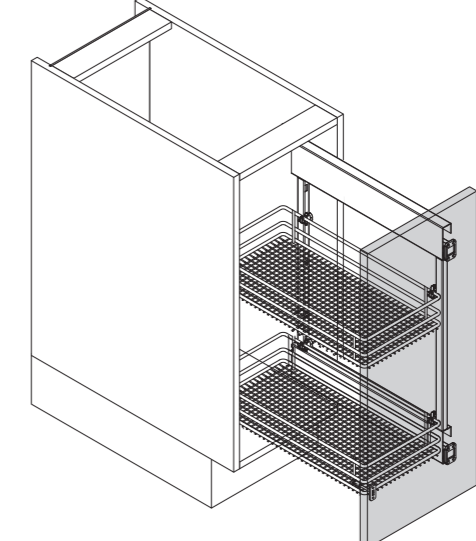

VS SUB Side

VS TAL Side

Installation dimensions:

Heights

VS SUB Side 1	485 mm	(2 baskets)
VS SUB Side 2	577 mm	(2 baskets)
VS SUB Side 3	619 mm	(2 baskets)
VS SUB Side 4	741 mm	(3 baskets)
VS TAL Side 5	1.222 mm	(4 baskets) (3 slides)
VS TAL Side 7	1.602 mm	(5 baskets) (3 slides)
VS TAL Side 8	1.824 mm	(6 baskets) (3 slides)

Basket variants:

45°, Basket versions: right

Finish

Fitting RAL 9006 silver, clear finish
Baskets chrome or RAL 9006 silver, clear finish

VS SUB Side
05/2017

VS TAL Side

VS SUB Side

05/2017

1
A
B
C

	A	B
90°	75	123
50°	111	159
45°	103	151
40°	98	146
35°	91	139
30°	85	133

	C	D	E
VS TAL Side 8	916	872	1788
VS TAL Side 7	805	761	1566
VS TAL Side 5	615	571	1186
VS SUB Side 4	705		
VS SUB Side 3	583		
VS SUB Side 2	541		
VS SUB Side 1	449		

2
A
B
C

	A	B	B	C	
90°	14	VS TAL Side 8	894	907	1766
50°	28	VS TAL Side 7	783	796	1544
45°	22	VS TAL Side 5	593	606	1164
40°	20	VS SUB Side 4	683		
35°	20	VS SUB Side 3	561		
30°	17	VS SUB Side 2	519		
		VS SUB Side 1	427		