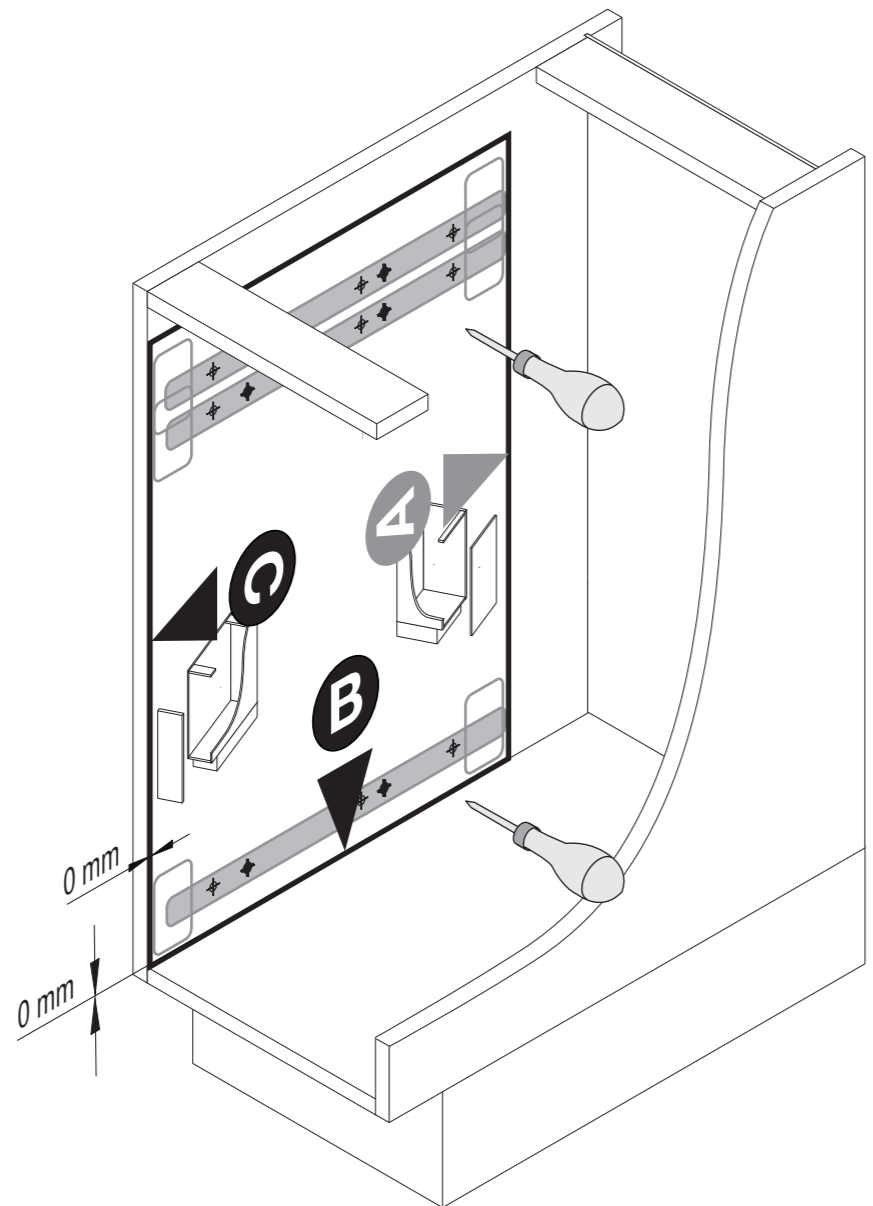

VS SUB Side

VS TAL Side

Installation dimensions:

Heights

VS SUB Side 1	485 mm	(2 baskets)
VS SUB Side 2	577 mm	(2 baskets)
VS SUB Side 3	619 mm	(2 baskets)
VS SUB Side 4	741 mm	(3 baskets)
VS TAL Side 5	1.222 mm	(4 baskets) (3 slides)
VS TAL Side 7	1.602 mm	(5 baskets) (3 slides)
VS TAL Side 8	1.824 mm	(6 baskets) (3 slides)

Basket variants:

45°, Basket versions: right

Finish

Fitting RAL 9006 silver, clear finish
Baskets chrome or RAL 9006 silver, clear finish

VS SUB Side
05/2017

VS TAL Side

VS SUB Side

05/2017

1
A
B
C

	A	B
90°	75	123
50°	111	159
45°	103	151
40°	98	146
35°	91	139
30°	85	133

	C	D	E
VS TAL Side 8	916	872	1788
VS TAL Side 7	805	761	1566
VS TAL Side 5	615	571	1186
VS SUB Side 4	705		
VS SUB Side 3	583		
VS SUB Side 2	541		
VS SUB Side 1	449		

2
A
B
C

	A	B	B	C	
90°	14	VS TAL Side 8	894	907	1766
50°	28	VS TAL Side 7	783	796	1544
45°	22	VS TAL Side 5	593	606	1164
40°	20	VS SUB Side 4	683		
35°	20	VS SUB Side 3	561		
30°	17	VS SUB Side 2	519		
		VS SUB Side 1	427		