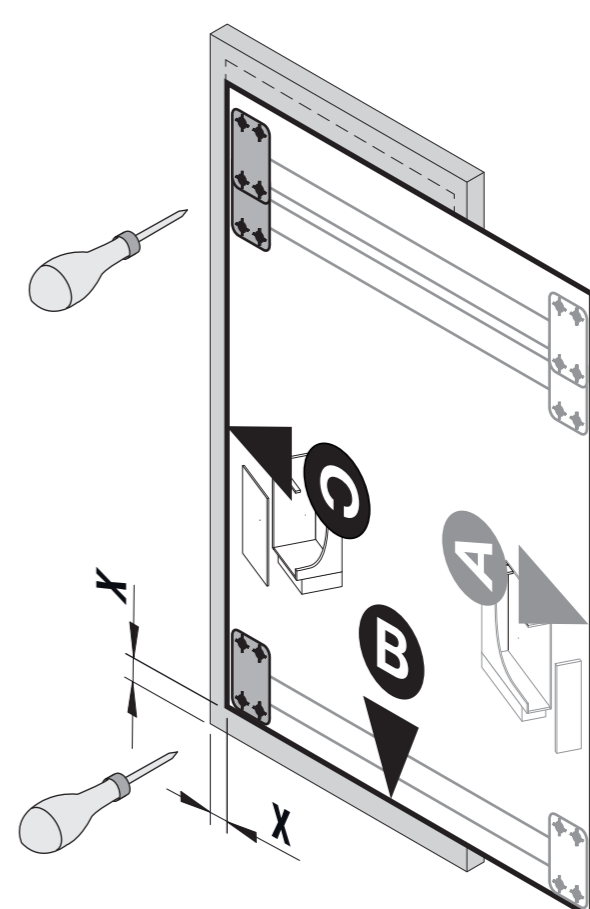

VS SUB Side

VS TAL Side

Installation dimensions:

Heights

VS SUB Side 1	485 mm	(2 baskets)
VS SUB Side 2	577 mm	(2 baskets)
VS SUB Side 3	619 mm	(2 baskets)
VS SUB Side 4	741 mm	(3 baskets)
VS TAL Side 5	1.222 mm	(4 baskets) (3 slides)
VS TAL Side 7	1.602 mm	(5 baskets) (3 slides)
VS TAL Side 8	1.824 mm	(6 baskets) (3 slides)

Basket variants:

45°, Basket versions: right

Finish

Fitting RAL 9006 silver, clear finish
Baskets chrome or RAL 9006 silver, clear finish

VS SUB Side
05/2017

VS TAL Side

VS SUB Side

05/2017

1
A
B
C

	A	B
90°	75	123
50°	111	159
45°	103	151
40°	98	146
35°	91	139
30°	85	133

	C	D	E
VS TAL Side 8	916	872	1788
VS TAL Side 7	805	761	1566
VS TAL Side 5	615	571	1186
VS SUB Side 4	705		
VS SUB Side 3	583		
VS SUB Side 2	541		
VS SUB Side 1	449		

2
A
B
C

	A	B	B	C	
90°	14	VS TAL Side 8	894	907	1766
50°	28	VS TAL Side 7	783	796	1544
45°	22	VS TAL Side 5	593	606	1164
40°	20	VS SUB Side 4	683		
35°	20	VS SUB Side 3	561		
30°	17	VS SUB Side 2	519		
		VS SUB Side 1	427		