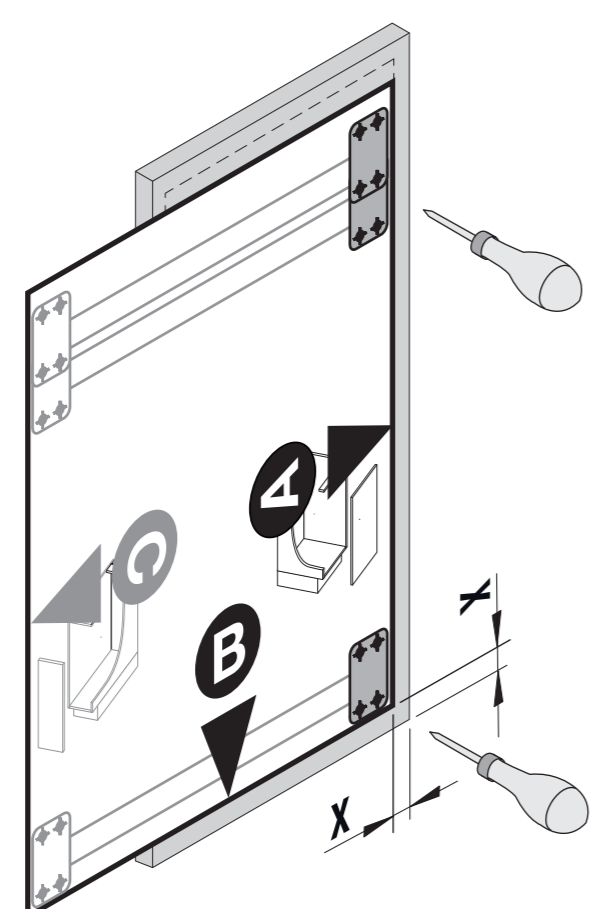

VS SUB Side

VS TAL Side

Installation dimensions:

Heights

VS SUB Side 1	485 mm	(2 baskets)
VS SUB Side 2	577 mm	(2 baskets)
VS SUB Side 3	619 mm	(2 baskets)
VS SUB Side 4	741 mm	(3 baskets)
VS TAL Side 5	1.222 mm	(4 baskets) (3 slides)
VS TAL Side 7	1.602 mm	(5 baskets) (3 slides)
VS TAL Side 8	1.824 mm	(6 baskets) (3 slides)

Basket variants:

45°, Basket versions: right

Finish

Fitting RAL 9006 silver, clear finish
Baskets chrome or RAL 9006 silver, clear finish

VS SUB Side
05/2017

VS TAL Side

VS SUB Side

05/2017

1
A
B
C

	A	B
90°	75	123
50°	111	159
45°	103	151
40°	98	146
35°	91	139
30°	85	133

	C	D	E
VS TAL Side 8	916	872	1788
VS TAL Side 7	805	761	1566
VS TAL Side 5	615	571	1186
VS SUB Side 4	705		
VS SUB Side 3	583		
VS SUB Side 2	541		
VS SUB Side 1	449		

2
A
B
C

	A	B	B	C	
90°	14	VS TAL Side 8	894	907	1766
50°	28	VS TAL Side 7	783	796	1544
45°	22	VS TAL Side 5	593	606	1164
40°	20	VS SUB Side 4	683		
35°	20	VS SUB Side 3	561		
30°	17	VS SUB Side 2	519		
		VS SUB Side 1	427		