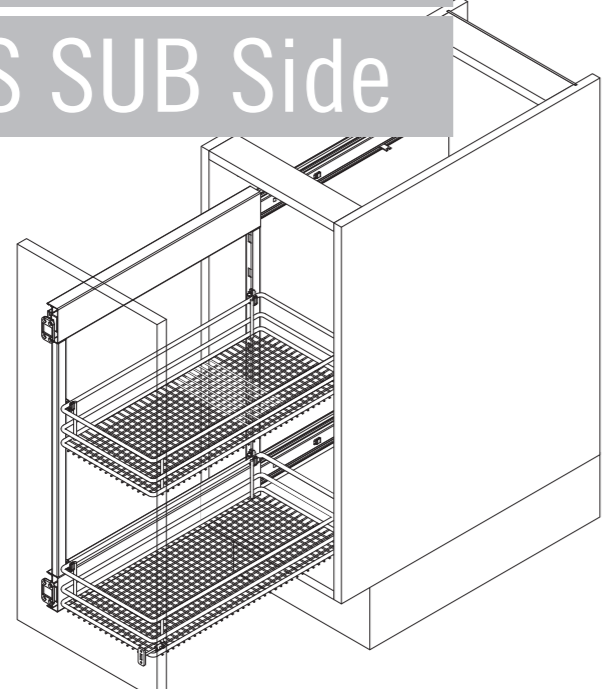

VS SUB Side

VS TAL Side

Installation dimensions:

Heights

VS SUB Side 1	485 mm	(2 baskets)
VS SUB Side 2	577 mm	(2 baskets)
VS SUB Side 3	619 mm	(2 baskets)
VS SUB Side 4	741 mm	(3 baskets)
VS TAL Side 5	1.222 mm	(4 baskets) (3 slides)
VS TAL Side 7	1.602 mm	(5 baskets) (3 slides)
VS TAL Side 8	1.824 mm	(6 baskets) (3 slides)

Basket variants:

45°, Basket versions: right

Finish

Fitting RAL 9006 silver, clear finish
Baskets chrome or RAL 9006 silver, clear finish

VS SUB Side
05/2017

VS TAL Side

VS SUB Side

05/2017

1
A
B
C

	A	B
90°	75	123
50°	111	159
45°	103	151
40°	98	146
35°	91	139
30°	85	133

	C	D	E
VS TAL Side 8	916	872	1788
VS TAL Side 7	805	761	1566
VS TAL Side 5	615	571	1186
VS SUB Side 4	705		
VS SUB Side 3	583		
VS SUB Side 2	541		
VS SUB Side 1	449		

2
A
B
C

	A	B	B	C	
90°	14	VS TAL Side 8	894	907	1766
50°	28	VS TAL Side 7	783	796	1544
45°	22	VS TAL Side 5	593	606	1164
40°	20	VS SUB Side 4	683		
35°	20	VS SUB Side 3	561		
30°	17	VS SUB Side 2	519		
		VS SUB Side 1	427		